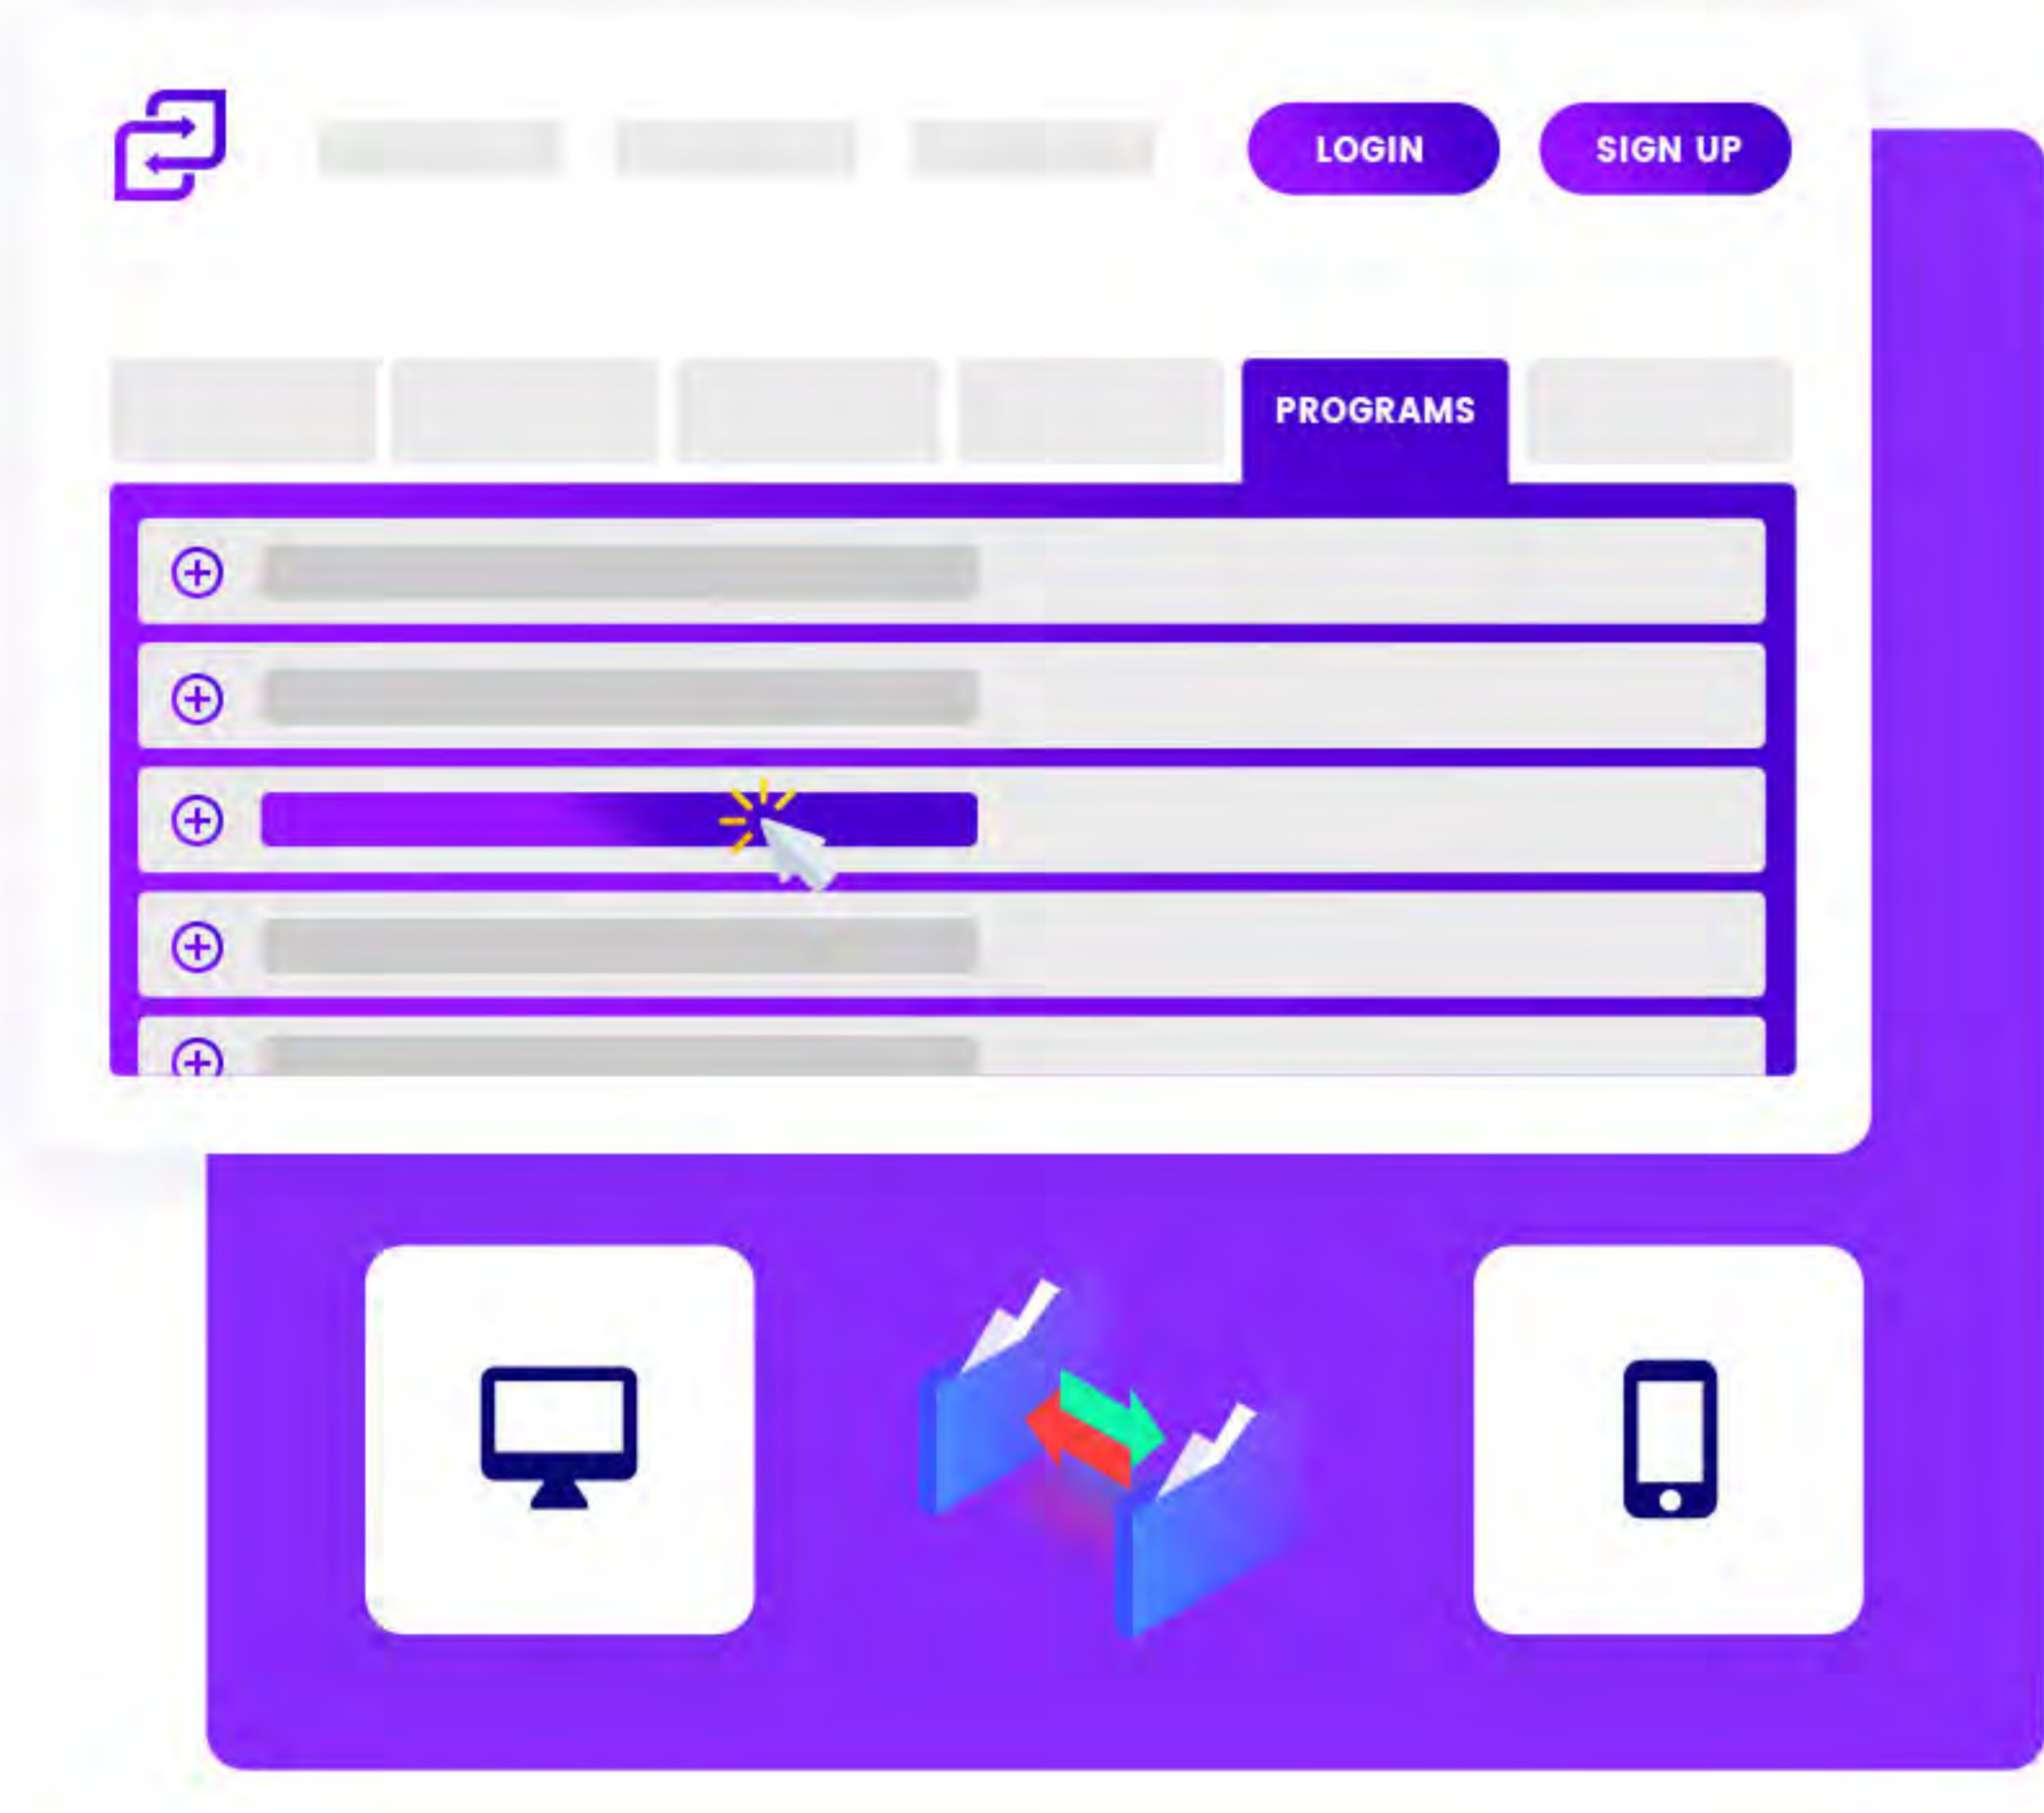

PAYMENTS MADE SIMPLE

... from set-up and implementation to payee experience

1 IMPLEMENTATION SET-UP

2 PAY COMPANIES OR INDIVIDUALS

3 USER SELF-SERVE

SIMPLE, SECURE PAYEE EXPERIENCE

EMBEDDED PAYMENT EXPERIENCE

... custom-branded with your logo using XTRM platform or fully customized via APIs

XTRM DIRECT™

- PAYMENT FUNDED
- EZ TRANSFER TO BANK
- USER SELF-SERVE

EXPANDED PAYMENT OPTIONS

... client and user self-serve options for simplifying global payments