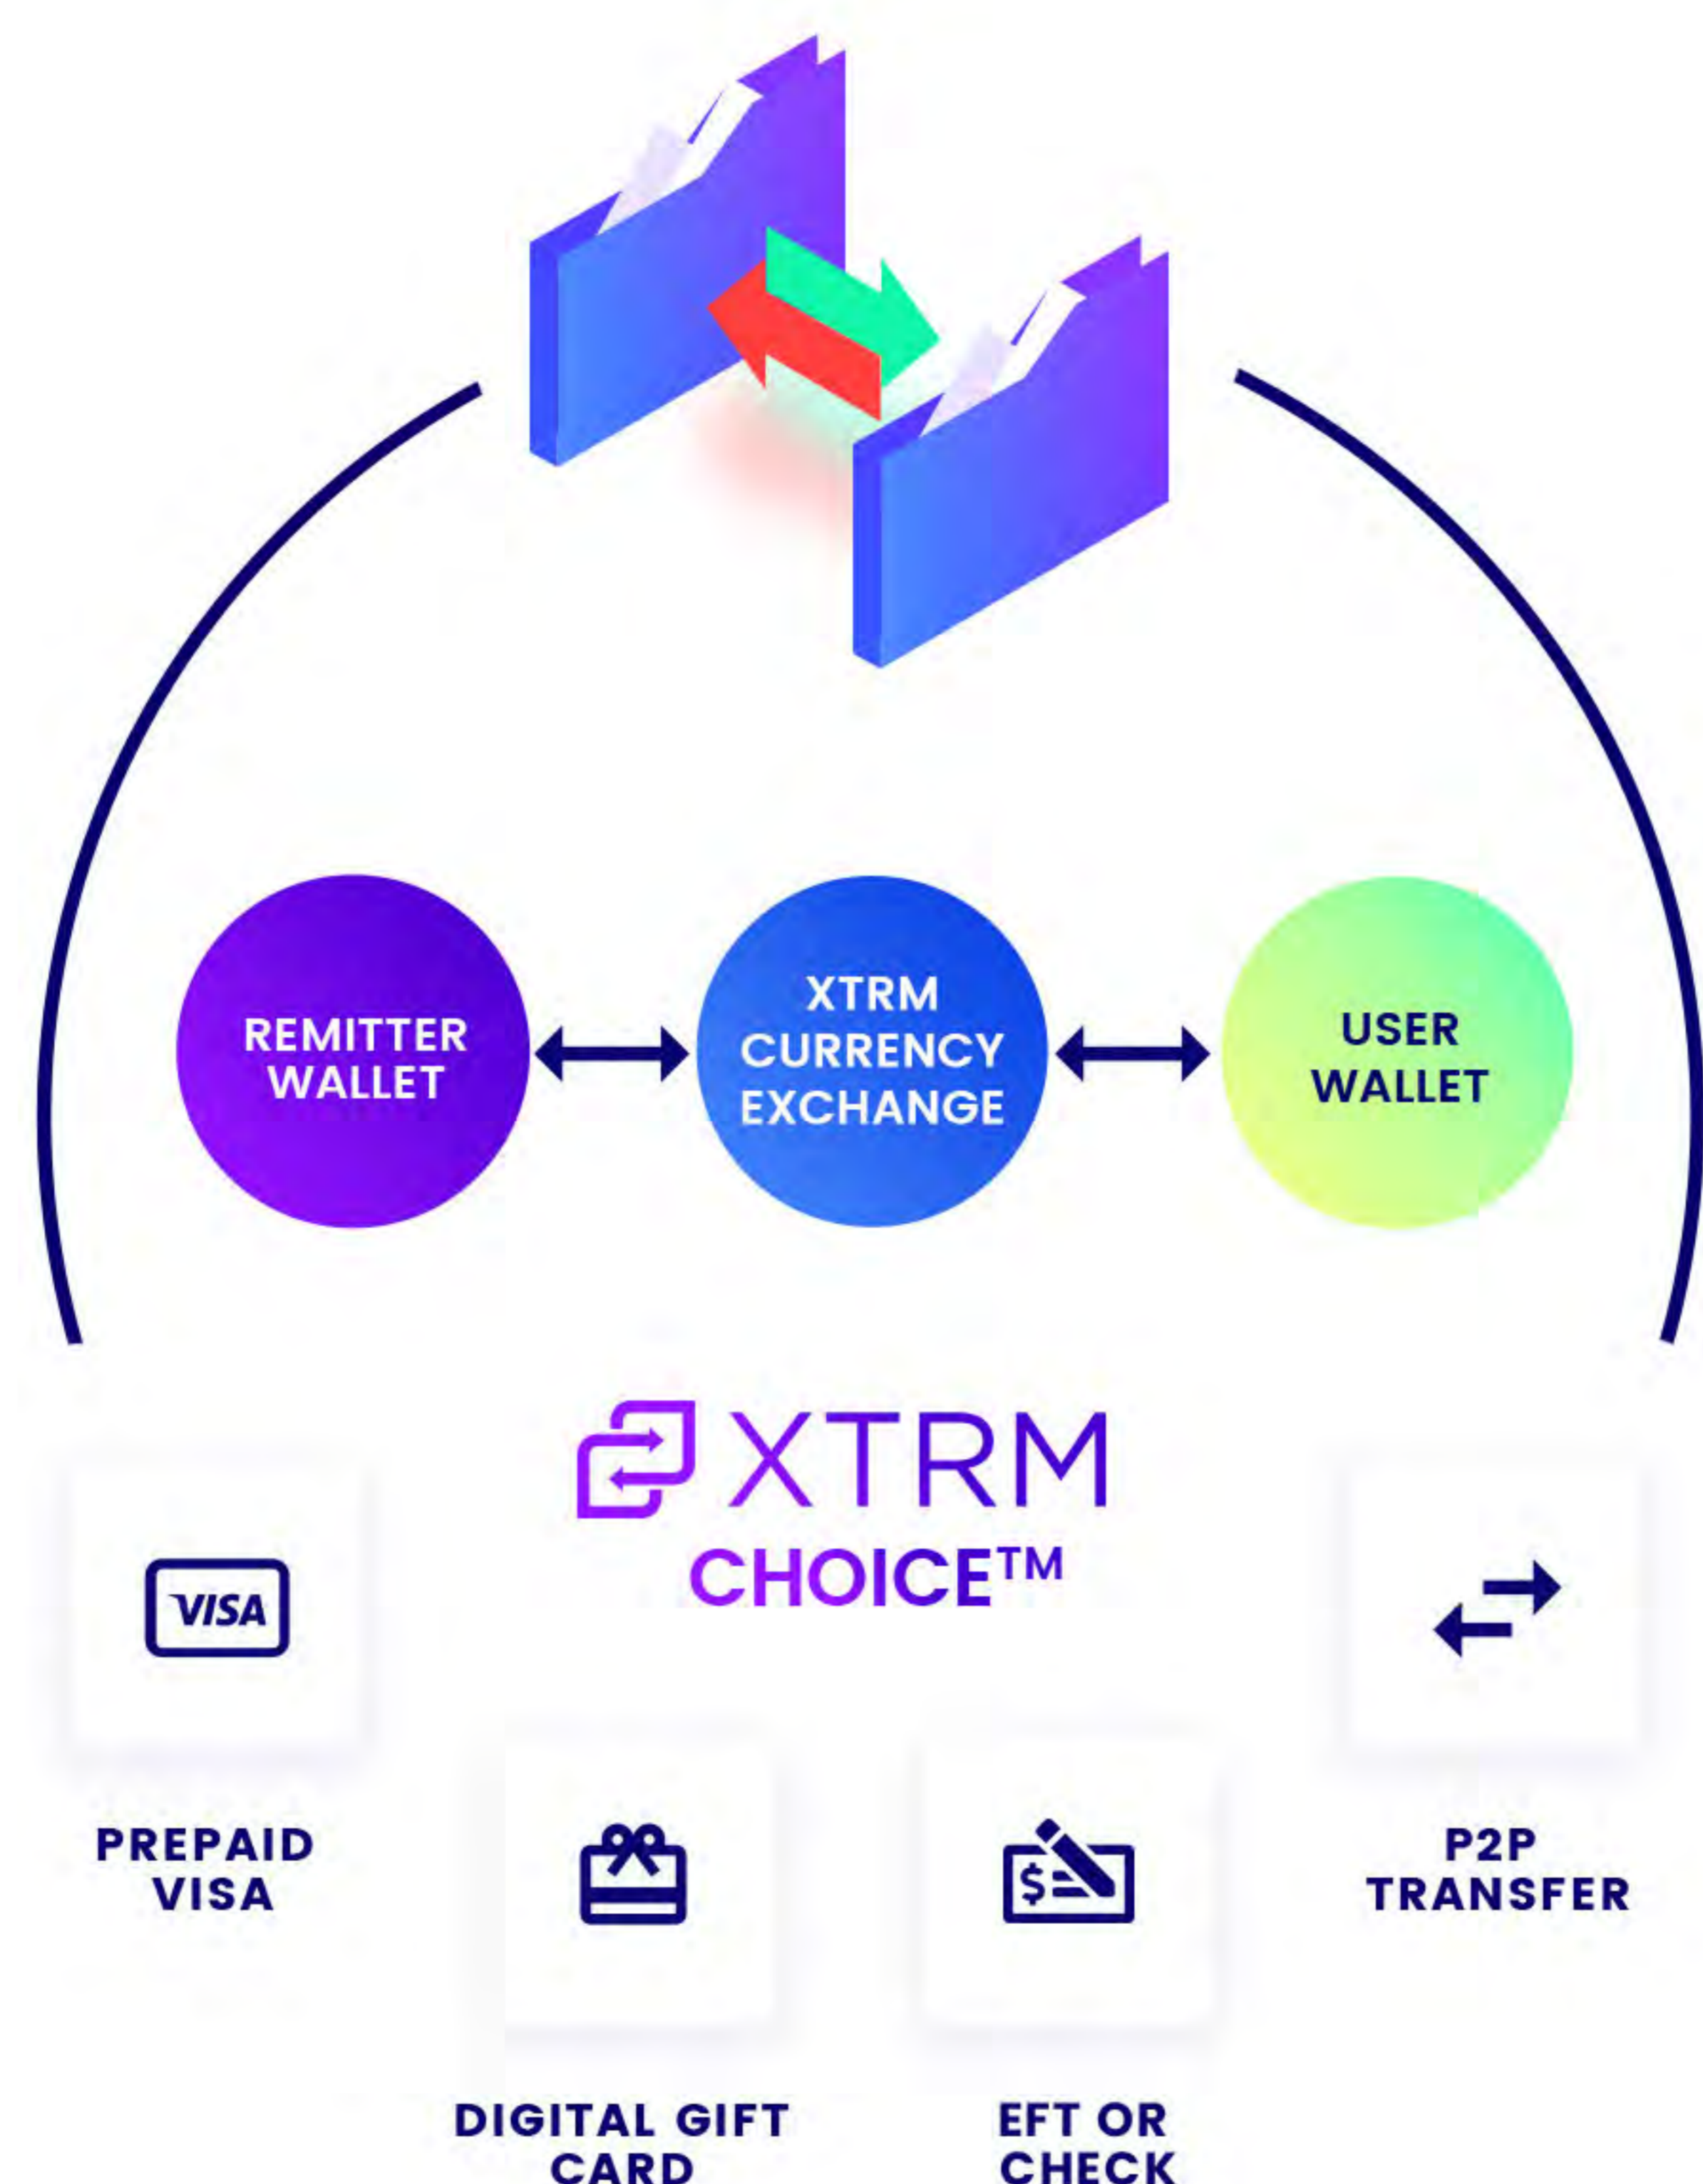

... custom-branded with your logo using XTRM platform or fully customized via APIs

XTRM DIRECT™

- PAYMENT FUNDED
- EZ TRANSFER TO BANK
- USER SELF-SERVE

EXPANDED PAYMENT OPTIONS

... client and user self-serve options for simplifying global payments