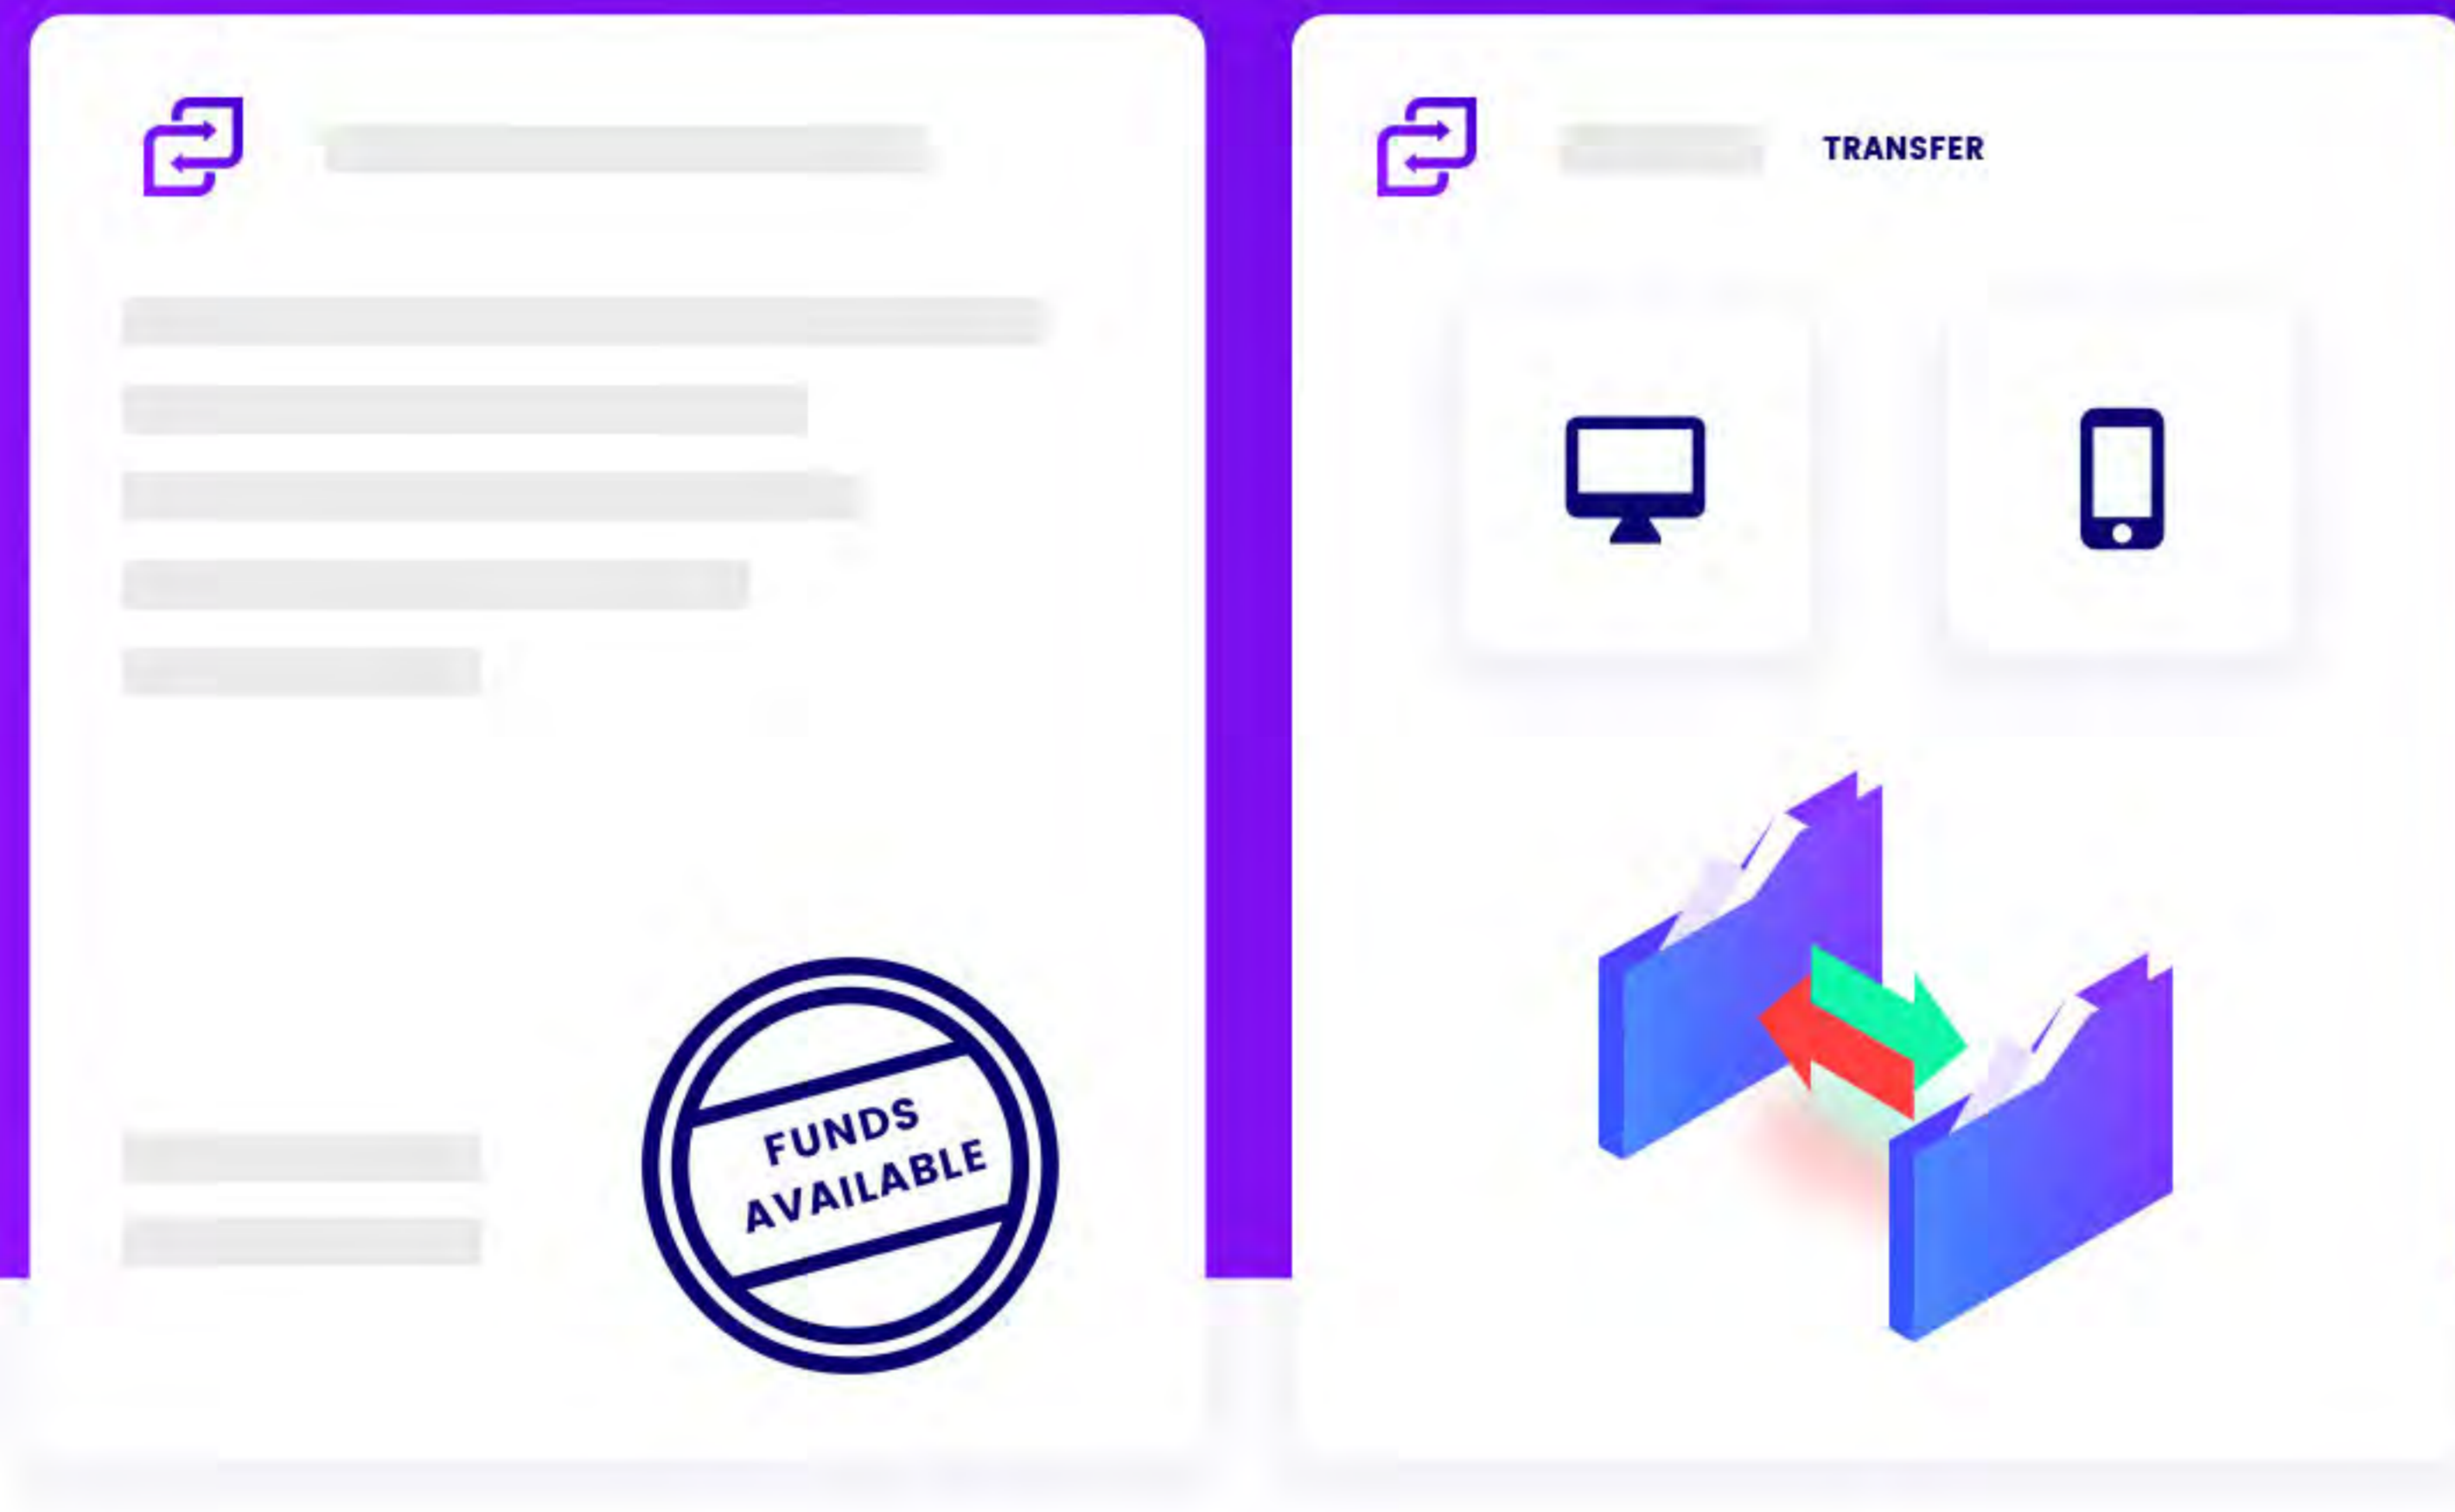

PAYMENTS MADE SIMPLE

... from set-up and implementation to payee experience

1 IMPLEMENTATION SET-UP

2 PAY COMPANIES OR INDIVIDUALS

3 USER SELF-SERVE

SIMPLE, SECURE PAYEE EXPERIENCE

EMBEDDED PAYMENT EXPERIENCE

... custom-branded with your logo using XTRM platform or fully customized via APIs

XTRM DIRECT™

- PAYMENT FUNDED
- EZ TRANSFER TO BANK
- USER SELF-SERVE

EXPANDED PAYMENT OPTIONS

... client and user self-serve options for simplifying global payments